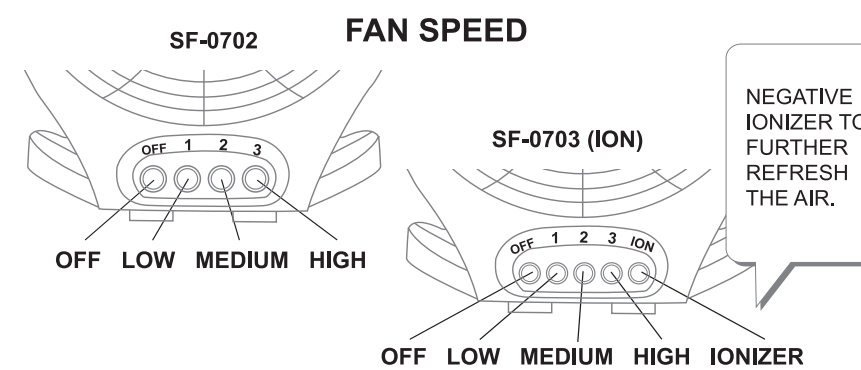

CAUTION:

THE ANGLE OF THE FAN BASE CAN BE ADJUSTED.
THE LIMIT IS 28 DEGREE DOWN.

SETUP

Your Fan was thoroughly inspected and tested at the factory prior to packaging. Visually inspect it upon removal from its packaging. Return the unit if it shows any signs of damage or mishandling.